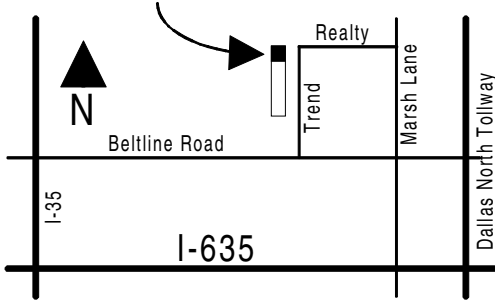

Group Dynamix
1215 Trend, Carrollton, TX 75006

DIRECTIONS:

Group Dynamix is located at 1215 Trend Drive in Carrollton just north of the Dallas city limits. Our street is located off Beltline Road. You can reach Beltline off of Interstate 35 Stemmons Freeway or the Dallas North Tollway or any major street in between heading north from LBJ Frwy. 635. Trend is located near the intersection of Beltline and Marsh Lane. In fact, Trend is the first stoplight west of Marsh. Go North on Trend to the last building on the left as it deadends into Realty Road. Look for our sign on the building. Our phone number is 972-416-9646.