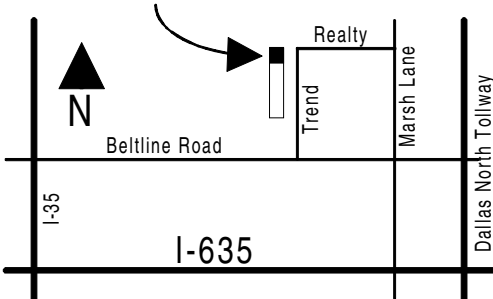

DIRECTIONS:

Group Dynamix is located at 1215 Trend Drive in Carrollton just north of the Dallas city limits. Our street is located off Beltline Road. You can reach Beltline off of Interstate 35 Stemmons Freeway or the Dallas North Tollway or any major street in between heading north from LBJ Frwy. 635. Trend is located near the intersection of Beltline and Marsh Lane. In fact, Trend is the first stoplight west of Marsh. Go North on Trend to the last building on the left as it deadends into Realty Road. Look for our sign on the building. Our phone number is 972-416-9646.

Group Dynamix
1215 Trend, Carrollton, TX 75006