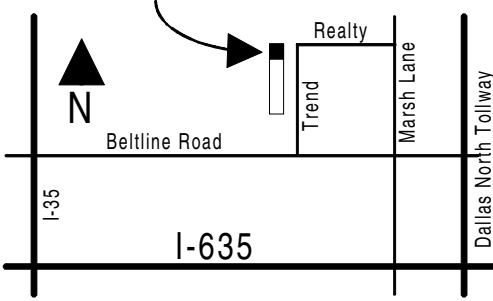

Group Dynamix
1215 Trend, Carrollton, TX 75006

DIRECTIONS:

Group Dynamix is located at 1215 Trend Drive in Carrollton just north of the Dallas city limits. Our street is located off Beltline Road. You can reach Beltline off of Interstate 35 Stemmons Freeway or the Dallas North Tollway or any major street in between heading north from LBJ Frwy. 635. Trend is located near the intersection of Beltline and Marsh Lane. In fact, Trend is the first stoplight west of Marsh. Go North on Trend to the last building on the left as it deadends into Realty Road. Look for our sign on the building. Our phone number is 972-416-9646.