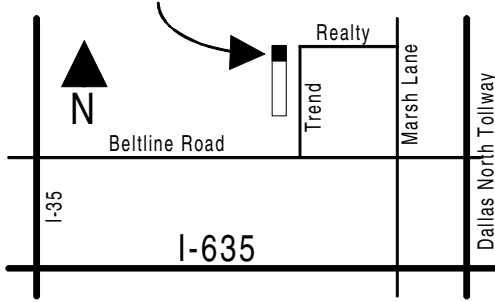

Group Dynamix
1215 Trend, Carrollton, TX 75006

DIRECTIONS:

Group Dynamix is located at 1215 Trend Drive in Carrollton just north of the Dallas city limits. Our street is located off Beltline Road. You can reach Beltline off of Interstate 35 Stemmons Freeway or the Dallas North Tollway or any major street in between heading north from LBJ Frwy. 635. Trend is located near the intersection of Beltline and Marsh Lane. In fact, Trend is the first stoplight west of Marsh. Go North on Trend to the last building on the left as it deadends into Realty Road. Look for our sign on the building. Our phone number is 972-416-9646.